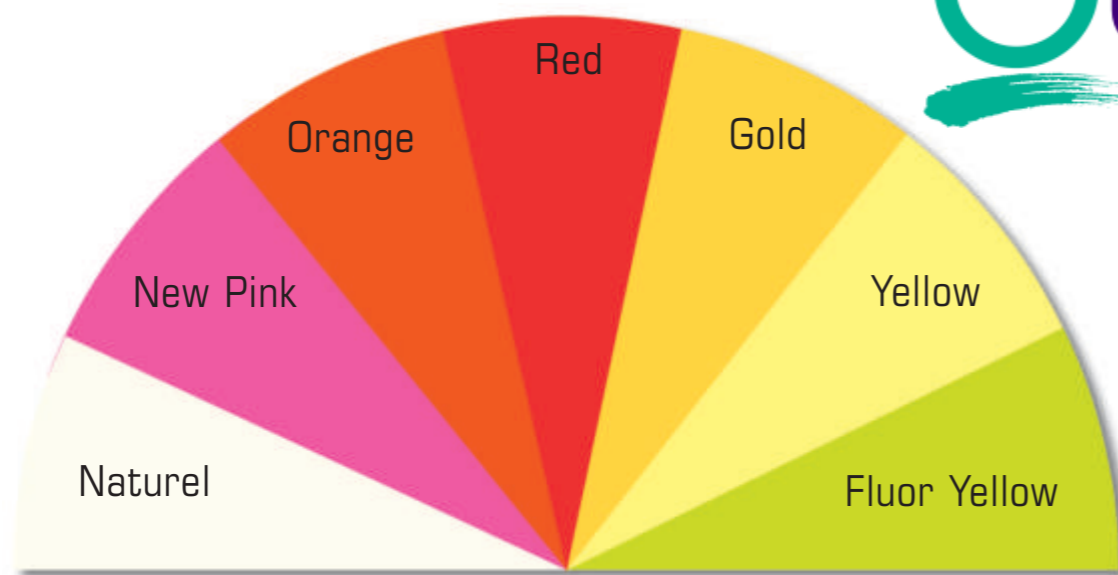

	Superlite		Superkote							Dynalite				Maxilite	Stormlite		Nylite
	40	50	60	75	90	130	150	250	350	40	50	75	90	150	210	310 A	90
Natural	X	X	X	X	X	X	X	X	X	X	X	X	X	X	X	X	X
New Pink		X		X	X							X		X			X
Orange				X	X									X			X
Red		X	X	X	X	X						X		X	X		X
Gold		X		X	X									X			X
Yellow				X	X							X		X			X
Fluor Yellow				X								X		X			X
Green		X		X	X							X		X			X
Fluor Green				X								X		X			X
Dark Blue		X	X	X	X	X						X		X	X		X
Light Blue				X	X							X		X			X
Lilac				X	X							X		X			X
Grey				X	X							X		X			X
Black				X	X							X		X			X

Colours may show slight variations when printed. For the correct reference please ask for our Spinnaker samples.