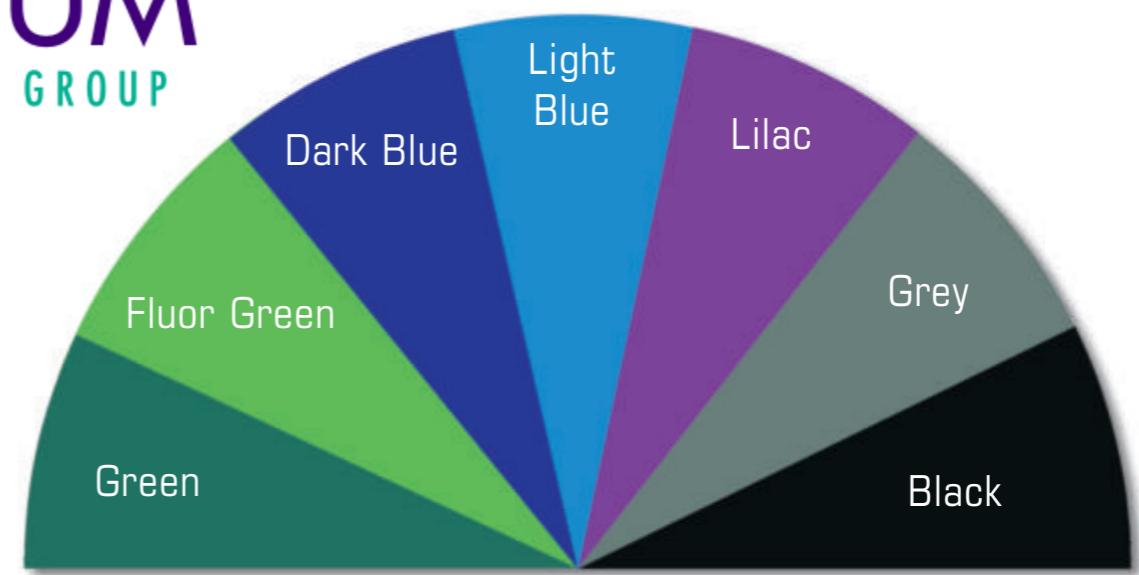

	Superlite		Superkote							Dynalite				Maxilite	Stormlite		Nylite
	40	50	60	75	90	130	150	250	350	40	50	75	90	150	210	310 A	90
Natural	X	X	X	X	X	X	X	X	X	X	X	X	X	X	X	X	X
New Pink		X		X	X							X		X			X
Orange				X	X									X			X
Red		X	X	X	X	X						X		X	X		X
Gold		X		X	X									X			X
Yellow				X	X							X		X			X
Fluor Yellow				X								X		X			X
Green		X		X	X							X		X			X
Fluor Green				X								X		X			X
Dark Blue		X	X	X	X	X						X		X	X		X
Light Blue				X	X							X		X			X
Lilac				X	X							X		X			X
Grey				X	X							X		X			X
Black				X	X							X		X			X

Colours may show slight variations when printed. For the correct reference please ask for our Spinnaker samples.